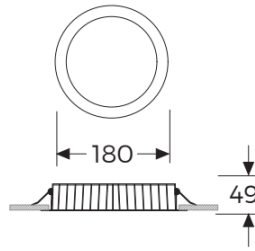

## GBP 6020DE AB40

Cutout:  $\varnothing$  155

### Product Features and Key Data

<b>Applications :</b>	Supermarket, office building, school, retail area, residence
<b>Luminaire Type :</b>	LED Downlights
<b>Mounting Method :</b>	Recessed
<b>Luminaire Optic :</b>	Opal diffuser
<b>Connected Load :</b>	20W
<b>Colour Temperature :</b>	4000K
<b>Rated Luminous Flux :</b>	2000 lm
<b>Luminous Efficiency :</b>	100 lm/W
<b>Power Factor :</b>	> 0,978
<b>CRI Value :</b>	> 80
<b>UGR :</b>	< 21 ( EN124664-1 )
<b>Photo Biological Class :</b>	Group 0 - No risk
<b>Luminaire Colour :</b>	Ral 9016 Traffic white
<b>Luminaire Body :</b>	Aluminium injection cast body. Electrostatic powder coating
<b>Electrical version :</b>	With electronic transformer, switchable.
<b>Connection method :</b>	Terminal
<b>Mains frequency :</b>	50/60 Hz
<b>Mains voltage :</b>	220 - 240 V
<b>Led Service ( 25° ) :</b>	L80 = 50.000 h
<b>Driver ( 220 - 240V ) :</b>	Tridonic, Osram or Gecem
<b>Ceiling Type :</b>	AB - Gypsum Ceiling TB - Modular Ceiling KB - Clip-in Ceiling
<b>Ingress Protection (IP) rating :</b>	IP44
<b>Protection class :</b>	I
<b>Impact resistance (IK) :</b>	IK04
<b>Hot wire resistance :</b>	650 °C
<b>Ambient temperature :</b>	- 20 - 35 °C
<b>Options :</b>	1 - 3 Hours Emergency Kit, Dali Dimmible
<b>Accessories :</b>	